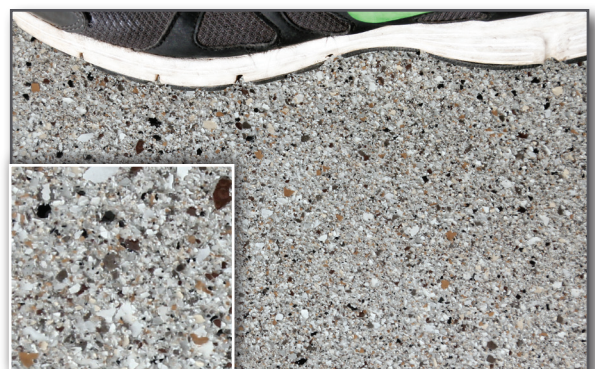

Baltic

Platinum

Ash

Gunmetal

Ironbark

Pebble Beach

Tuscany

Chestnut

***Colours shown on chart are indicative only. Actual colours may differ slightly.**